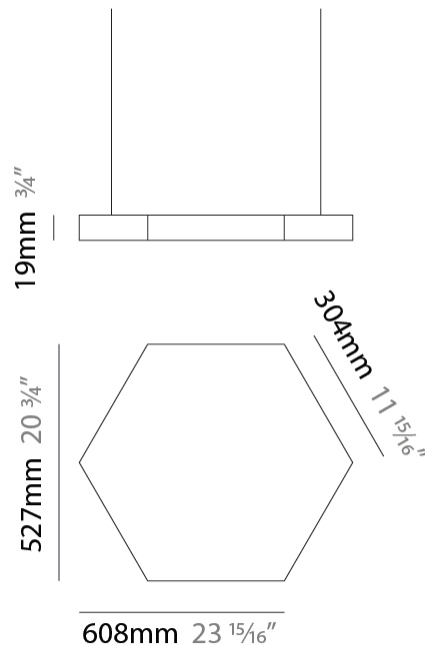

A51091- -

base number
Color   Temperature   Finish   Options

1. To build a product code in our configurator select the specify button on the base model # product page
2. To build a manual product code on this datasheet choose from the options listed below in blue font and add the suffix to the base model #

GENERAL

Series: Infinite Hexagon
Partner: Ivela
Division: Architectural
Installation: Suspension
Product Type: Panels
Mounting Location: Ceiling
Light Distribution: Direct

PHYSICAL

Shape: Hexagon
Length (mm): 1008
Length (in): 43 ¹¹/₁₆
Width (mm): 873
Width (in): 43 ¹¹/₁₆
Height (mm): 19
Height (in): 1 ⁷/₁₆
Max. Overall Height (mm): 3019
Max. Overall Height (in): 118 ⁷/₈
Diffuser: PMMA - Opal
Fixture Finish: WHI / BLK / GLD
Fixture Material: Aluminum
Cable Details: 3,000mm / 118 1/8" Transparent Cable

ELECTRICAL

Lamp Type: LED
Input Wattage (W): 60
Dimming: Tri-Mode (Non-Dimming and Phase Dimming (120Vac only) and 0-10V Dimming)
Driver Included: No
Driver Location: Remote
Driver Type: Constant Voltage - Universal
Driver Class: Class 2
Housing: ENCP 5 (ERP) ENCP 8 (SC Power)
Input Voltage (V): 120 - 277
Output Voltage (V): 24

LED

Color Temperature (°K): 2700 / 3000 / 3500 / 4000
Max. Delivered Lumen (lm): 3600 / 3750 / 3861 / 3975
Nominal Lumen (lm): 7200 / 7500 / 7723 / 7950
CRI: >93 CRI
Lamp Life (hrs): 50000

OPTICAL

RATINGS AND CERTIFICATIONS

Certified By: CSA Certified to UL and CSA Standards
IP rating: IP20