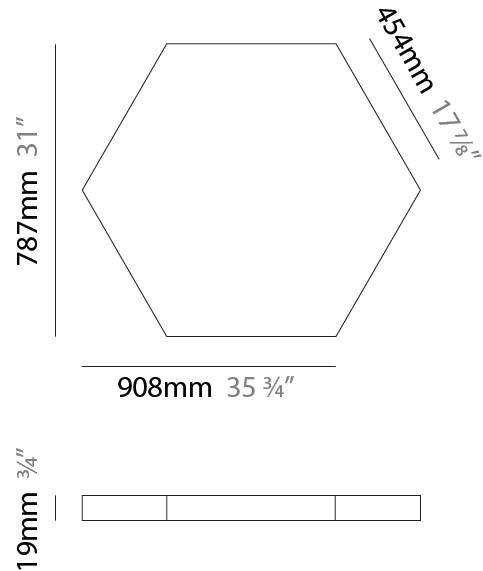

PROJECT	_____
TYPE	_____
SPECIFIER	_____
QUANTITY	_____
DATE	_____

INFINITE HEXAGON SURFACE

A56193- _____ - _____
base number   Color   Finish
                         Temperature   Options

1. To build a product code in our configurator select the specify button on the base model # product page
2. To build a manual product code on this datasheet choose from the options listed below in blue font and add the suffix to the base model #

GENERAL

Series: Infinite Hexagon
Partner: Ivela
Division: Architectural
Installation: Surface
Product Type: Panels
Mounting Location: Ceiling
Light Distribution: Direct

PHYSICAL

Shape: Hexagon
Length (mm): 908
Length (in): 36 3/4
Width (mm): 527
Width (in): 20 3/4
Height (mm): 19
Height (in): 3/4
Diffuser: PMMA - Opal
Fixture Finish: WHI / BLK / GLD
Fixture Material: Aluminum

ELECTRICAL

Lamp Type: LED
Input Wattage (W): 54
Dimming: Tri-Mode (Non-Dimming and Phase Dimming (120Vac only) and 0-10V Dimming)
Driver Included: No
Driver Location: Remote
Driver Type: Constant Voltage - Universal
Driver Class: Class 2
Housing: ENCP 5 (ERP) ENCP 13 (SC Power)
Input Voltage (V): 120 - 277
Output Voltage (V): 24

LED

Color Temperature (°K): 2700 / 3000 / 3500 / 4000
Max. Delivered Lumen (lm): 5400 / 5625 / 5792 / 5962
Nominal Lumen (lm): 10800 / 11250 / 11585 / 11925
CRI: >93 CRI
Lamp Life (hrs): 50000

OPTICAL

RATINGS AND CERTIFICATIONS

Certified By: CSA Certified to UL and CSA Standards
IP rating: IP20