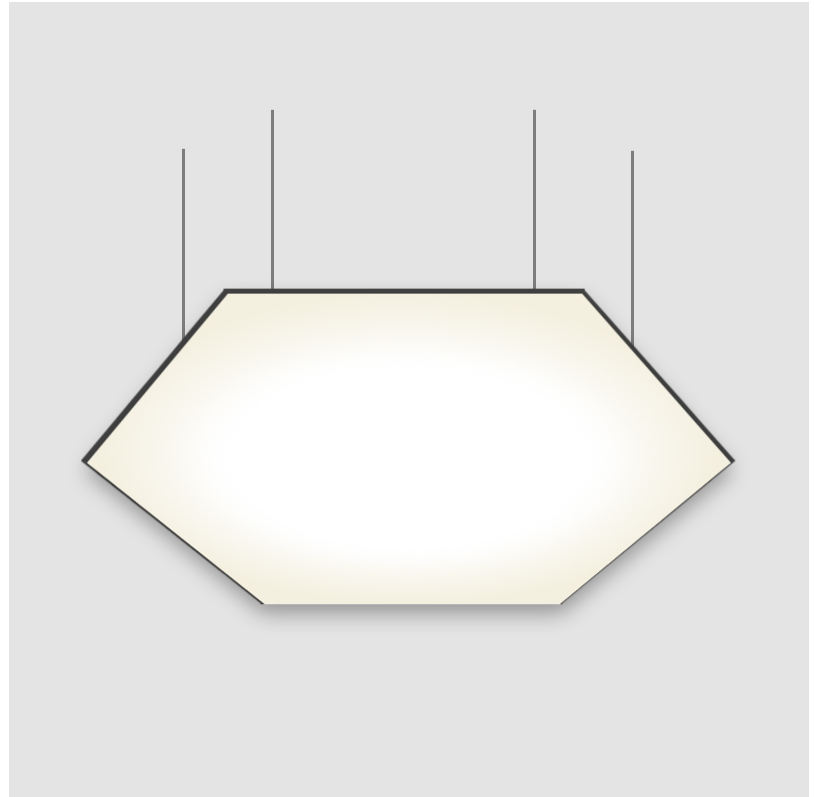

A51093-

base number   Color   Finish
Temperature   Options

1. To build a product code in our configurator select the specify button on the base model # product page
2. To build a manual product code on this datasheet choose from the options listed below in blue font and add the suffix to the base model #

GENERAL

Series: Infinite Hexagon
Partner: Ivela
Division: Architectural
Installation: Surface
Product Type: Panels
Mounting Location: Ceiling
Light Distribution: Direct

PHYSICAL

Shape: Hexagon
Length (mm): 1208
Length (in): 47 ⁹/₁₆"
Width (mm): 1047
Width (in): 41 ³/₄"
Height (mm): 19
Height (in): 3/4"
Max. Overall Height (mm): 3019
Max. Overall Height (in): 118 ⁷/₈"
Diffuser: PMMA - Opal
Fixture Finish: WHI / BLK / GLD
Fixture Material: Aluminum
Cable Details: 3,000mm / 118 1/8" Transparent Cable

ELECTRICAL

Lamp Type: LED
Input Wattage (W): 72
Dimming: Tri-Mode (Non-Dimming and Phase Dimming (120Vac only) and 0-10V Dimming)
Driver Included: No
Driver Location: Remote
Driver Type: Constant Voltage - Universal
Driver Class: Class 2
Housing: ENCP 5 (ERP) ENCP 8 (SC Power)
Input Voltage (V): 120 - 277
Output Voltage (V): 24

LED

Color Temperature (°K): 2700 / 3000 / 3500 / 4000
Max. Delivered Lumen (lm): 7200 / 7500 / 7723 / 7950
Nominal Lumen (lm): 14400 / 15000 / 15446 / 15900
CRI: >93 CRI
Lamp Life (hrs): 50000

OPTICAL

RATINGS AND CERTIFICATIONS

Certified By: CSA Certified to UL and CSA Standards
IP rating: IP20