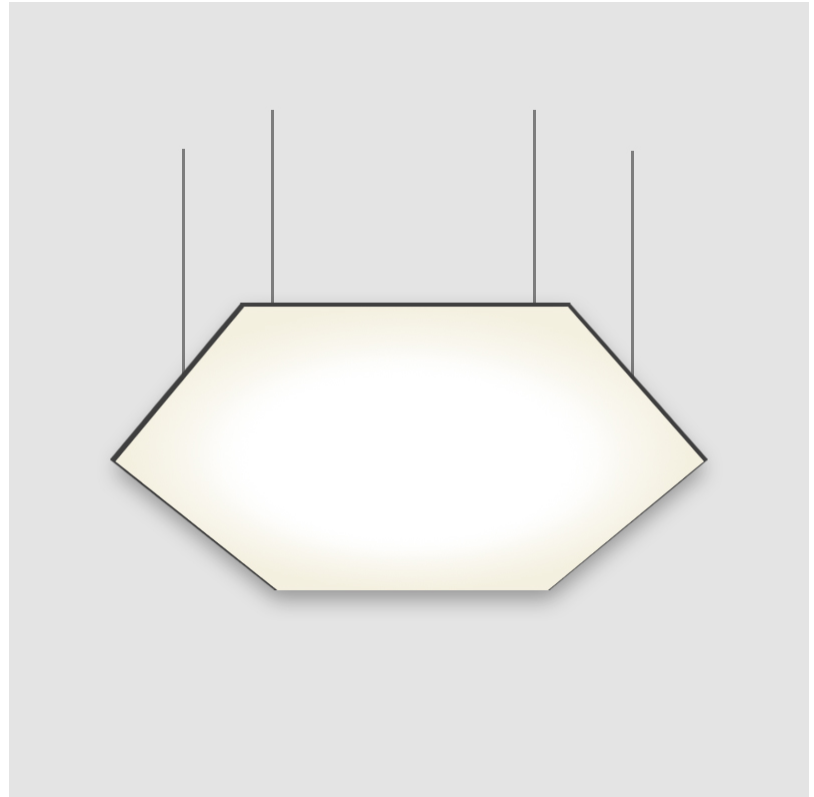

PROJECT
TYPE
SPECIFIER
QUANTITY
DATE

1. To build a product code in our configurator select the specify button on the base model # product page
2. To build a manual product code on this datasheet choose from the options listed below in blue font and add the suffix to the base model #

GENERAL

Series: Infinite Hexagon
Partner: Ivela
Division: Architectural
Installation: Suspension
Product Type: Panels
Mounting Location: Ceiling
Light Distribution: Direct

PHYSICAL

Shape: Hexagon
Length (mm): 908
Length (in): 36 ³/₄
Width (mm): 527
Width (in): 20 ³/₄
Height (mm): 19
Height (in): 3/4
Max. Overall Height (mm): 3019
Max. Overall Height (in): 118 ⁷/₈
Diffuser: PMMA - Opal
Fixture Finish: WHI / BLK / GLD
Fixture Material: Aluminum
Cable Details: 3,000mm / 118 1/8" Transparent Cable

ELECTRICAL

Lamp Type: LED
Input Wattage (W): 54
Dimming: Tri-Mode (Non-Dimming and Phase Dimming (120Vac only) and 0-10V Dimming)
Driver Included: No
Driver Location: Remote
Driver Type: Constant Voltage - Universal
Driver Class: Class 2
Housing: ENCP 5 (ERP) ENCP 13 (SC Power)
Input Voltage (V): 120 - 277
Output Voltage (V): 24

LED

Color Temperature (°K): 2700 / 3000 / 3500 / 4000
Max. Delivered Lumen (lm): 5400 / 5625 / 5792 / 5962
Nominal Lumen (lm): 10800 / 11250 / 11585 / 11925
CRI: >93 CRI
Lamp Life (hrs): 50000

OPTICAL

RATINGS AND CERTIFICATIONS

Certified By: CSA Certified to UL and CSA Standards
IP rating: IP20