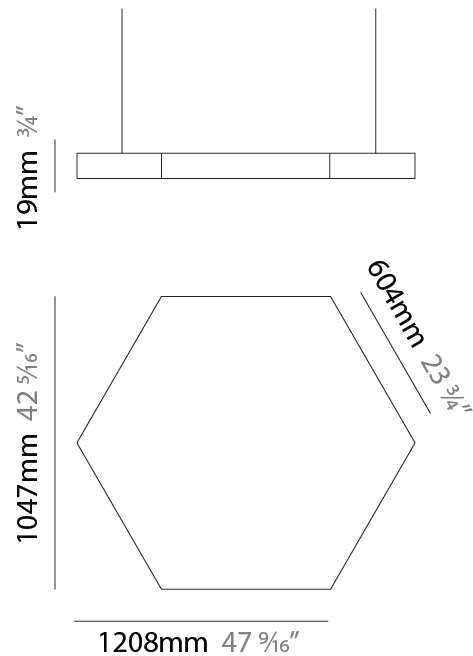

A51093-

base number   Color   Finish
Temperature   Options

1. To build a product code in our configurator select the specify button on the base model # product page
2. To build a manual product code on this datasheet choose from the options listed below in blue font and add the suffix to the base model #

GENERAL

Series: Infinite Hexagon
Partner: Ivela
Division: Architectural
Installation: Surface
Product Type: Panels
Mounting Location: Ceiling
Light Distribution: Direct

PHYSICAL

Shape: Hexagon
Length (mm): 1208
Length (in): 47 ⁹/₁₆"
Width (mm): 1047
Width (in): 41 ³/₄"
Height (mm): 19
Height (in): 3/4"
Max. Overall Height (mm): 3019
Max. Overall Height (in): 118 ⁷/₈"
Diffuser: PMMA - Opal
Fixture Finish: WHI / BLK / GLD
Fixture Material: Aluminum
Cable Details: 3,000mm / 118 1/8" Transparent Cable

ELECTRICAL

Lamp Type: LED
Input Wattage (W): 72
Dimming: Tri-Mode (Non-Dimming and Phase Dimming (120Vac only) and 0-10V Dimming)
Driver Included: No
Driver Location: Remote
Driver Type: Constant Voltage - Universal
Driver Class: Class 2
Housing: ENCP 5 (ERP) ENCP 8 (SC Power)
Input Voltage (V): 120 - 277
Output Voltage (V): 24

LED

Color Temperature (°K): 2700 / 3000 / 3500 / 4000
Max. Delivered Lumen (lm): 7200 / 7500 / 7723 / 7950
Nominal Lumen (lm): 14400 / 15000 / 15446 / 15900
CRI: >93 CRI
Lamp Life (hrs): 50000

OPTICAL

RATINGS AND CERTIFICATIONS

Certified By: CSA Certified to UL and CSA Standards
IP rating: IP20