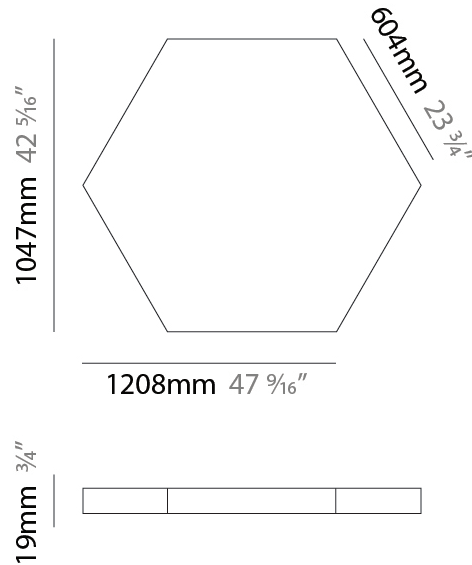

INFINITE HEXAGON SURFACE

A56194-

base number   Color   Finish
Temperature   Options

PROJECT
TYPE
SPECIFIER
QUANTITY
DATE

1. To build a product code in our configurator select the specify button on the base model # product page
2. To build a manual product code on this datasheet choose from the options listed below in blue font and add the suffix to the base model #

GENERAL

Series: Infinite Hexagon
Partner: Ivela
Division: Architectural
Installation: Surface
Product Type: Panels
Mounting Location: Ceiling
Light Distribution: Direct

PHYSICAL

Shape: Hexagon
Length (mm): 1208
Length (in): 47 ⁵/₁₆
Width (mm): 1047
Width (in): 41 ¹/₄
Height (mm): 19
Height (in): 3/4
Diffuser: PMMA - Opal
Fixture Finish: WHI / BLK / GLD
Fixture Material: Aluminum

ELECTRICAL

Lamp Type: LED
Input Wattage (W): 72
Dimming: Tri-Mode (Non-Dimming and Phase Dimming (120Vac only) and 0-10V Dimming)
Driver Included: No
Driver Location: Remote
Driver Type: Constant Voltage - Universal
Driver Class: Class 2
Housing: ENCP 5 (ERP) ENCP 8 (SC Power)
Input Voltage (V): 120 - 277
Output Voltage (V): 24

LED

Color Temperature (°K): 2700 / 3000 / 3500 / 4000
Max. Delivered Lumen (lm): 7200 / 7500 / 7723 / 7950
Nominal Lumen (lm): 14400 / 15000 / 15446 / 15900
CRI: >93 CRI
Lamp Life (hrs): 50000

OPTICAL

RATINGS AND CERTIFICATIONS

Certified By: CSA Certified to UL and CSA Standards
IP rating: IP20