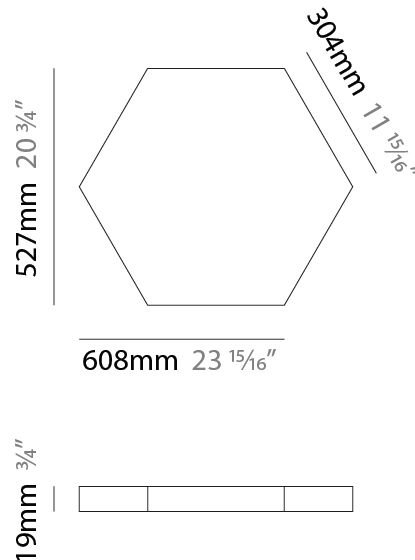

INFINITE HEXAGON SURFACE

A56192- -

base number   Color   Finish
Temperature   Options

PROJECT
TYPE
SPECIFIER
QUANTITY
DATE

1. To build a product code in our configurator select the specify button on the base model # product page
2. To build a manual product code on this datasheet choose from the options listed below in blue font and add the suffix to the base model #

GENERAL

Series: Infinite Hexagon
Partner: Ivela
Division: Architectural
Installation: Surface
Product Type: Panels
Mounting Location: Ceiling
Light Distribution: Direct

PHYSICAL

Shape: Hexagon
Length (mm): 1008
Length (in): 43 ¹¹/₁₆
Width (mm): 873
Width (in): 43 ¹¹/₁₆
Height (mm): 19
Height (in): 1 ¹/₁₆
Max. Overall Height (mm): 2019
Diffuser: PMMA - Opal
Fixture Finish: WHI / BLK / GLD
Fixture Material: Aluminum

ELECTRICAL

Lamp Type: LED
Input Wattage (W): 60
Dimming: Tri-Mode (Non-Dimming and Phase Dimming (120Vac only) and 0-10V Dimming)
Driver Included: No
Driver Location: Remote
Driver Type: Constant Voltage - Universal
Driver Class: Class 2
Housing: ENCP 5 (ERP) ENCP 8 (SC Power)
Input Voltage (V): 120 - 277
Output Voltage (V): 24

LED

Color Temperature (°K): 2700 / 3000 / 3500 / 4000
Max. Delivered Lumen (lm): 3600 / 3750 / 3861 / 3975
Nominal Lumen (lm): 7200 / 7500 / 7723 / 7950
CRI: >93 CRI
Lamp Life (hrs): 50000

OPTICAL

RATINGS AND CERTIFICATIONS

Certified By: CSA Certified to UL and CSA Standards
IP rating: IP20