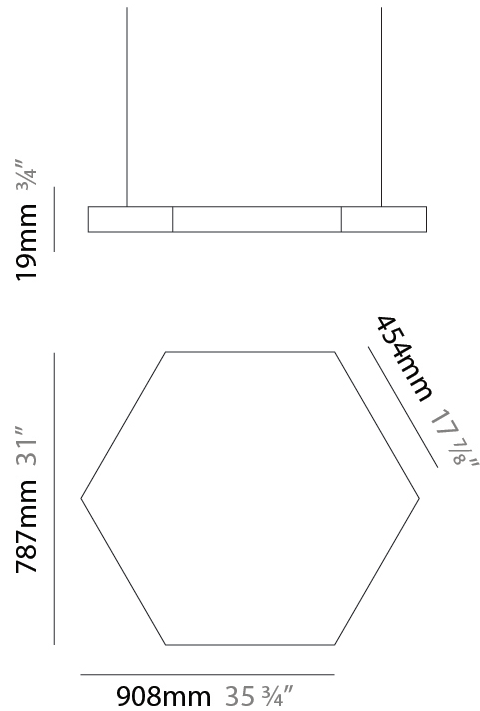

PROJECT
TYPE
SPECIFIER
QUANTITY
DATE

1. To build a product code in our configurator select the specify button on the base model # product page
2. To build a manual product code on this datasheet choose from the options listed below in blue font and add the suffix to the base model #

GENERAL

Series: Infinite Hexagon
Partner: Ivela
Division: Architectural
Installation: Suspension
Product Type: Panels
Mounting Location: Ceiling
Light Distribution: Direct

PHYSICAL

Shape: Hexagon
Length (mm): 908
Length (in): 36 ³/₄
Width (mm): 527
Width (in): 20 ³/₄
Height (mm): 19
Height (in): 3/4
Max. Overall Height (mm): 3019
Max. Overall Height (in): 118 ⁷/₈
Diffuser: PMMA - Opal
Fixture Finish: WHI / BLK / GLD
Fixture Material: Aluminum
Cable Details: 3,000mm / 118 1/8" Transparent Cable

ELECTRICAL

Lamp Type: LED
Input Wattage (W): 54
Dimming: Tri-Mode (Non-Dimming and Phase Dimming (120Vac only) and 0-10V Dimming)
Driver Included: No
Driver Location: Remote
Driver Type: Constant Voltage - Universal
Driver Class: Class 2
Housing: ENCP 5 (ERP) ENCP 13 (SC Power)
Input Voltage (V): 120 - 277
Output Voltage (V): 24

LED

Color Temperature (°K): 2700 / 3000 / 3500 / 4000
Max. Delivered Lumen (lm): 5400 / 5625 / 5792 / 5962
Nominal Lumen (lm): 10800 / 11250 / 11585 / 11925
CRI: >93 CRI
Lamp Life (hrs): 50000

OPTICAL

RATINGS AND CERTIFICATIONS

Certified By: CSA Certified to UL and CSA Standards
IP rating: IP20