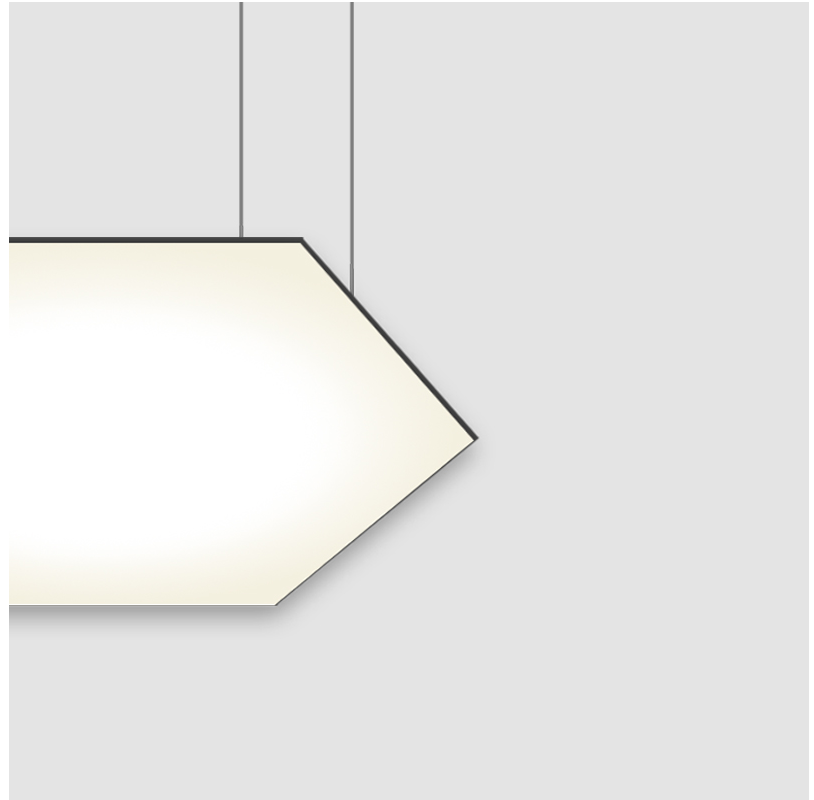

A51091- -

base number
Color   Temperature   Finish   Options

1. To build a product code in our configurator select the specify button on the base model # product page
2. To build a manual product code on this datasheet choose from the options listed below in blue font and add the suffix to the base model #

GENERAL

Series: Infinite Hexagon
Partner: Ivela
Division: Architectural
Installation: Suspension
Product Type: Panels
Mounting Location: Ceiling
Light Distribution: Direct

PHYSICAL

Shape: Hexagon
Length (mm): 1008
Length (in): 43 ¹¹/₁₆
Width (mm): 873
Width (in): 43 ¹¹/₁₆
Height (mm): 19
Height (in): 1 ⁷/₁₆
Max. Overall Height (mm): 3019
Max. Overall Height (in): 118 ⁷/₈
Diffuser: PMMA - Opal
Fixture Finish: WHI / BLK / GLD
Fixture Material: Aluminum
Cable Details: 3,000mm / 118 1/8" Transparent Cable

ELECTRICAL

Lamp Type: LED
Input Wattage (W): 60
Dimming: Tri-Mode (Non-Dimming and Phase Dimming (120Vac only) and 0-10V Dimming)
Driver Included: No
Driver Location: Remote
Driver Type: Constant Voltage - Universal
Driver Class: Class 2
Housing: ENCP 5 (ERP) ENCP 8 (SC Power)
Input Voltage (V): 120 - 277
Output Voltage (V): 24

LED

Color Temperature (°K): 2700 / 3000 / 3500 / 4000
Max. Delivered Lumen (lm): 3600 / 3750 / 3861 / 3975
Nominal Lumen (lm): 7200 / 7500 / 7723 / 7950
CRI: >93 CRI
Lamp Life (hrs): 50000

OPTICAL

RATINGS AND CERTIFICATIONS

Certified By: CSA Certified to UL and CSA Standards
IP rating: IP20